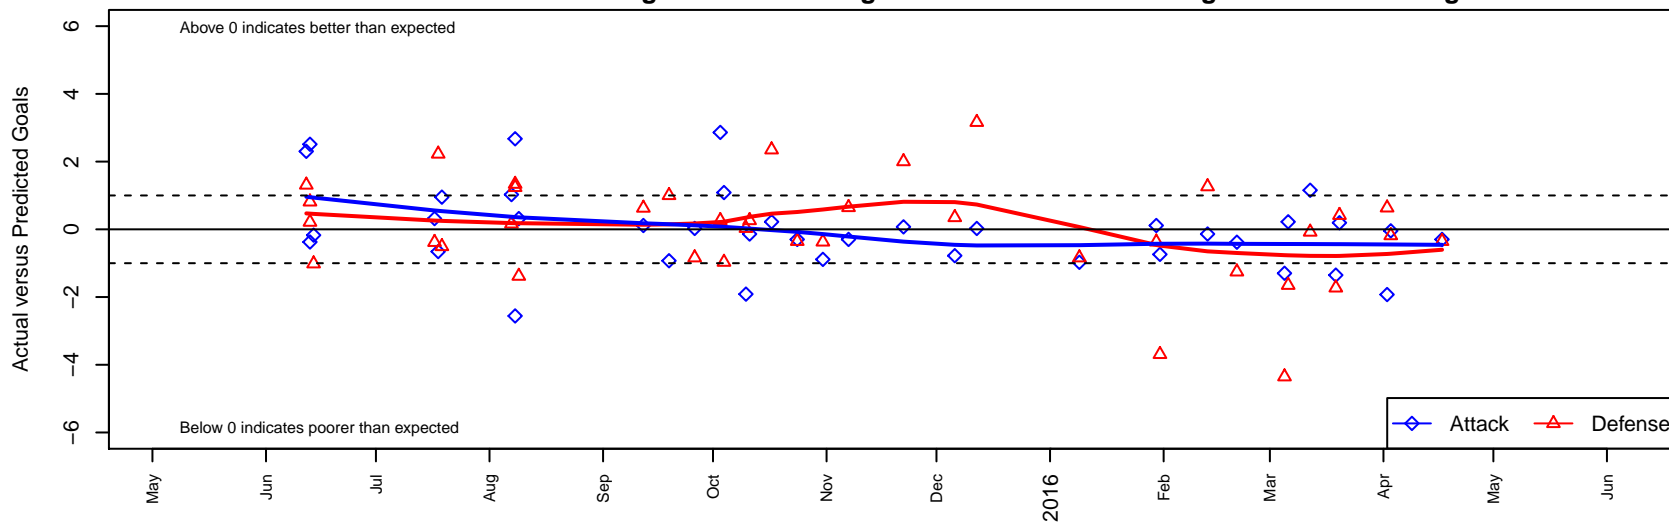

## Kitsap Alliance FC White B04

Kitsap Alliance FC  
 Silverdale, WA  
 B04 total strength=333  
 attack=0.2 defense=0.2  
 fall league = RCL B04 Div 3  
 spr league = Win RCL B04 Div 3

alt names used:  
 KITSAP ALLIANCE FC KAFC B04B (WA)  
 Kitsap Alliance FC B04 B  
 Kitsap Alliance FC B04B  
 Kitsap Alliance FC B04-B  
 Kitsap Alliance FC B04 B  
 Kitsap Alliance FC B04 B

**Kitsap Alliance FC White B04**  
 Dots are actual minus expected GF (blue circles) and GA (red triangles).  
 Blue line is smoothed change in attack strength. Red is smoothed change in defense strength.

**attack and defense variance (black dot)  
relative to other teams  
and top 10 in region**

**attack and defense rating  
relative to others at age  
and all opponents in last 13 months**

**Performance relative to 13 month average**