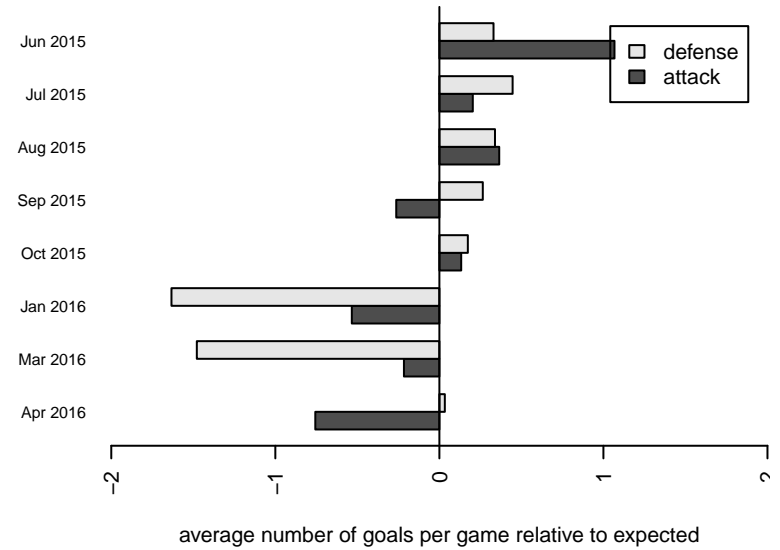

Performance relative to 13 month average