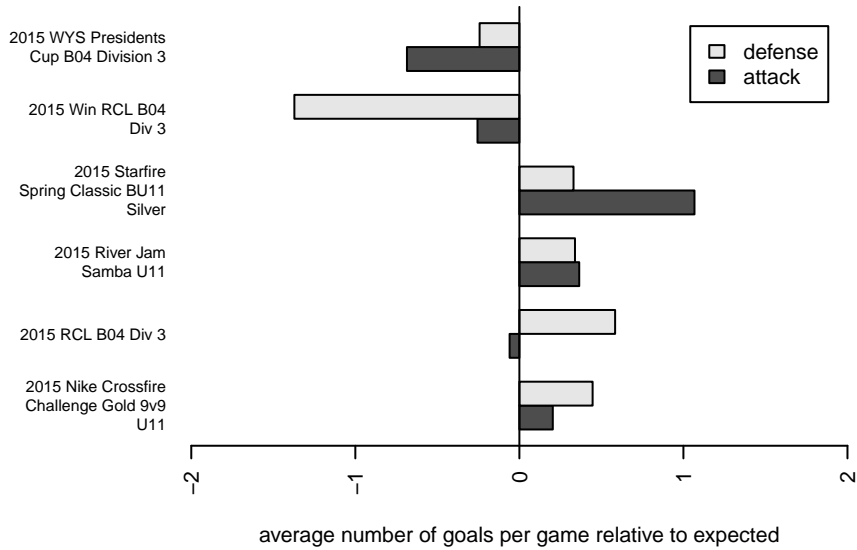

**Kitsap Alliance FC White B04**  
 Dots are actual minus expected GF (blue circles) and GA (red triangles).  
 Blue line is smoothed change in attack strength. Red is smoothed change in defense strength.

**attack and defense variance (black dot)  
relative to other teams  
and top 10 in region**

**attack and defense rating  
relative to others at age  
and all opponents in last 13 months**

**Performance relative to 13 month average**