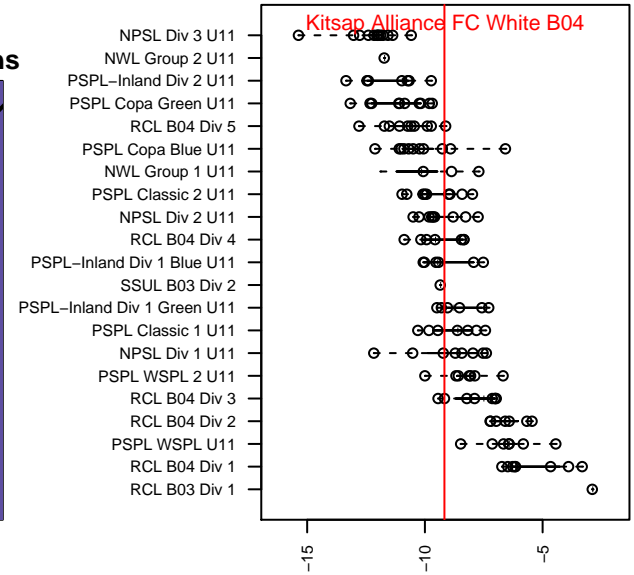

## Kitsap Alliance FC White B04

Kitsap Alliance FC  
 Silverdale, WA  
 B04 total strength=333  
 attack=0.2 defense=0.2  
 fall league = RCL B04 Div 3  
 spr league = Win RCL B04 Div 3

alt names used:  
 KITSAP ALLIANCE FC KAFC B04B (WA)  
 Kitsap Alliance FC B04 B  
 Kitsap Alliance FC B04B  
 Kitsap Alliance FC B04-B  
 Kitsap Alliance FC B04 B  
 Kitsap Alliance FC B04 B

Venues played:  
 2015 Starfire Spring Classic BU11 Silver  
 2015 Nike Crossfire Challenge Gold 9v9 U11  
 2015 River Jam Samba U11  
 2015 RCL B04 Div 3  
 2015 Win RCL B04 Div 3  
 2015 WYS Presidents Cup B04 Division 3

**Kitsap Alliance FC White B04**  
 Dots are actual minus expected GF (blue circles) and GA (red triangles).  
 Blue line is smoothed change in attack strength. Red is smoothed change in defense strength.

**attack and defense variance (black dot)  
relative to other teams  
and top 10 in region**

**attack and defense rating  
relative to others at age  
and all opponents in last 13 months**

**Performance relative to 13 month average**